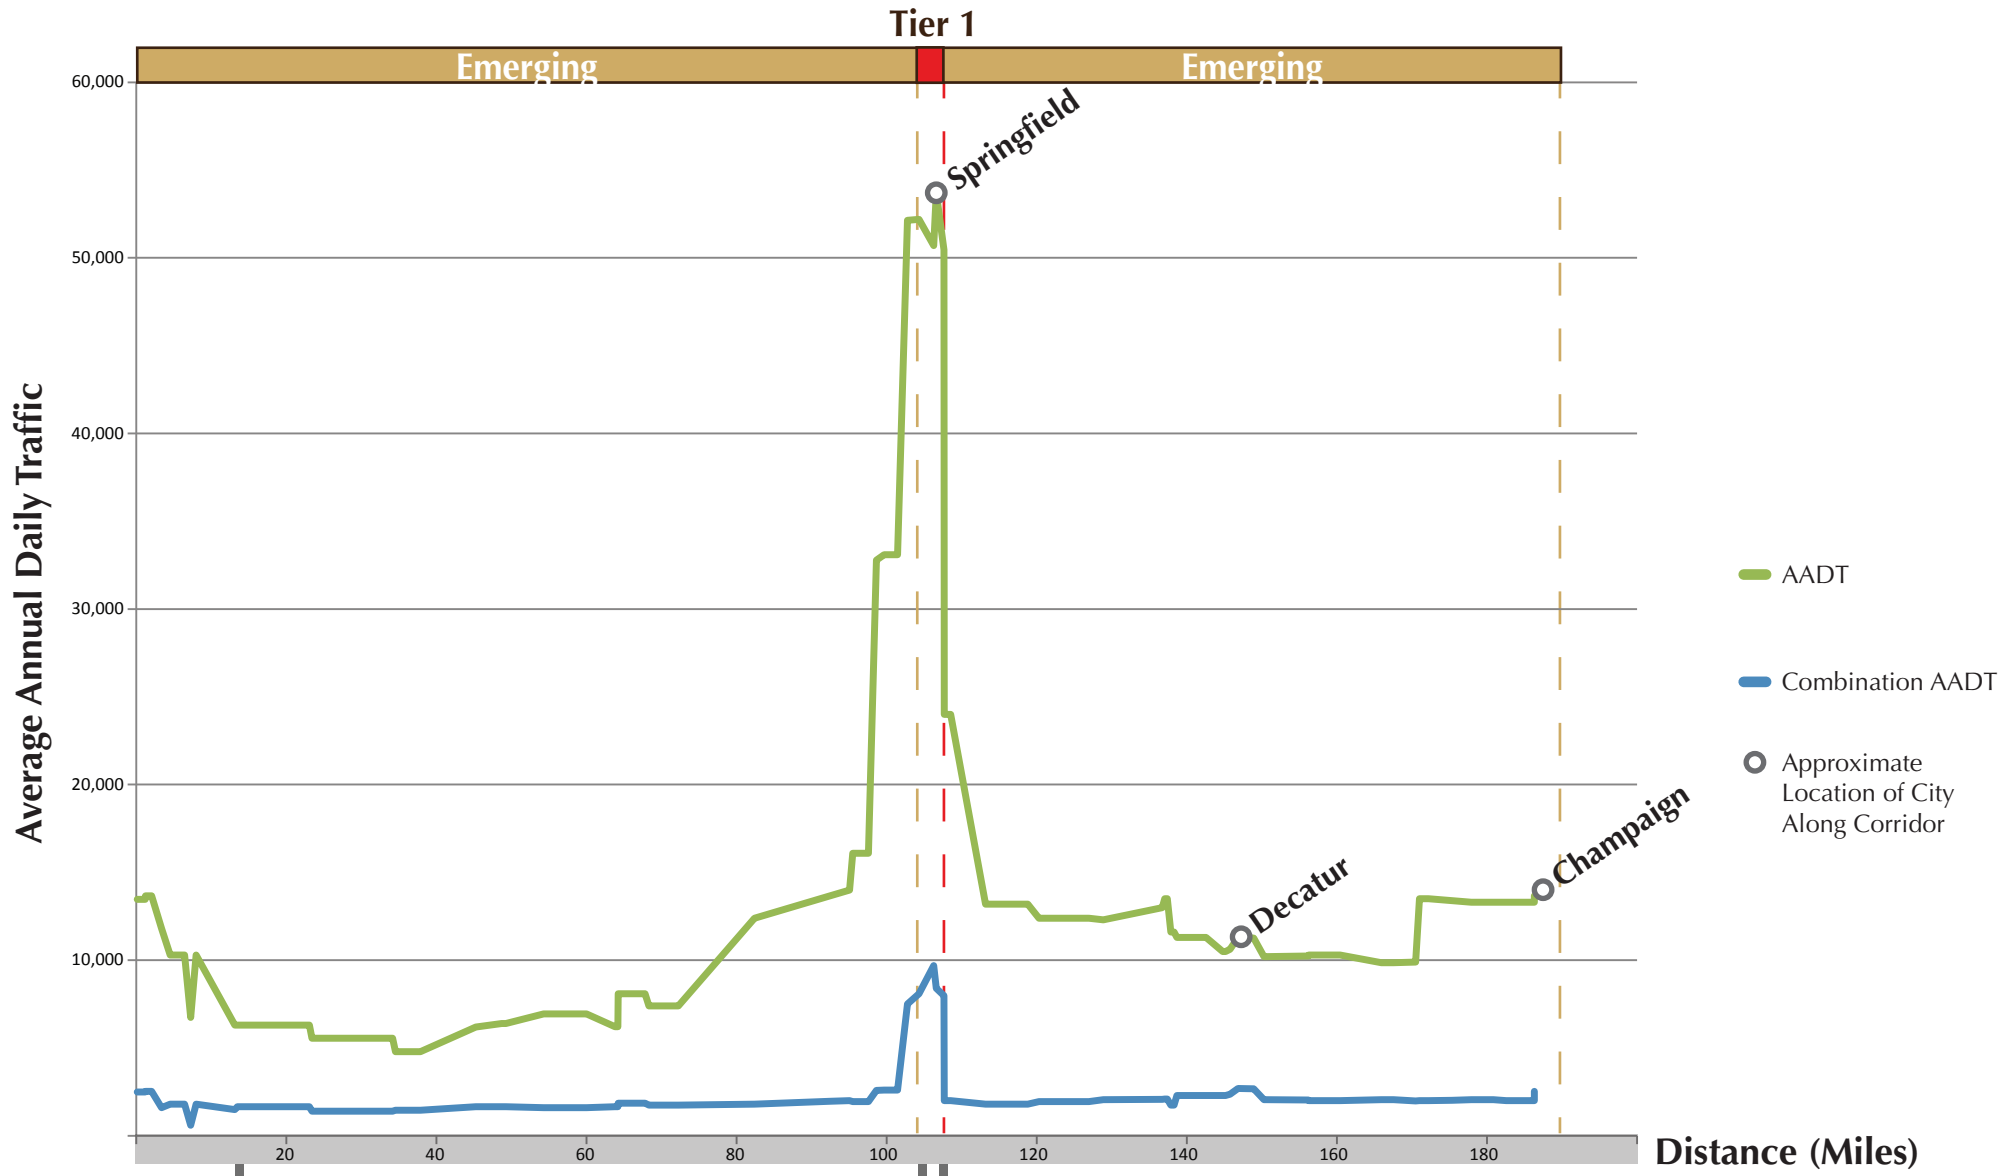

# I-72 Annual Average Daily Traffic Profile (AADT)

Missouri | Illinois

I-172 | I-55 | I-55

Distance (Miles)