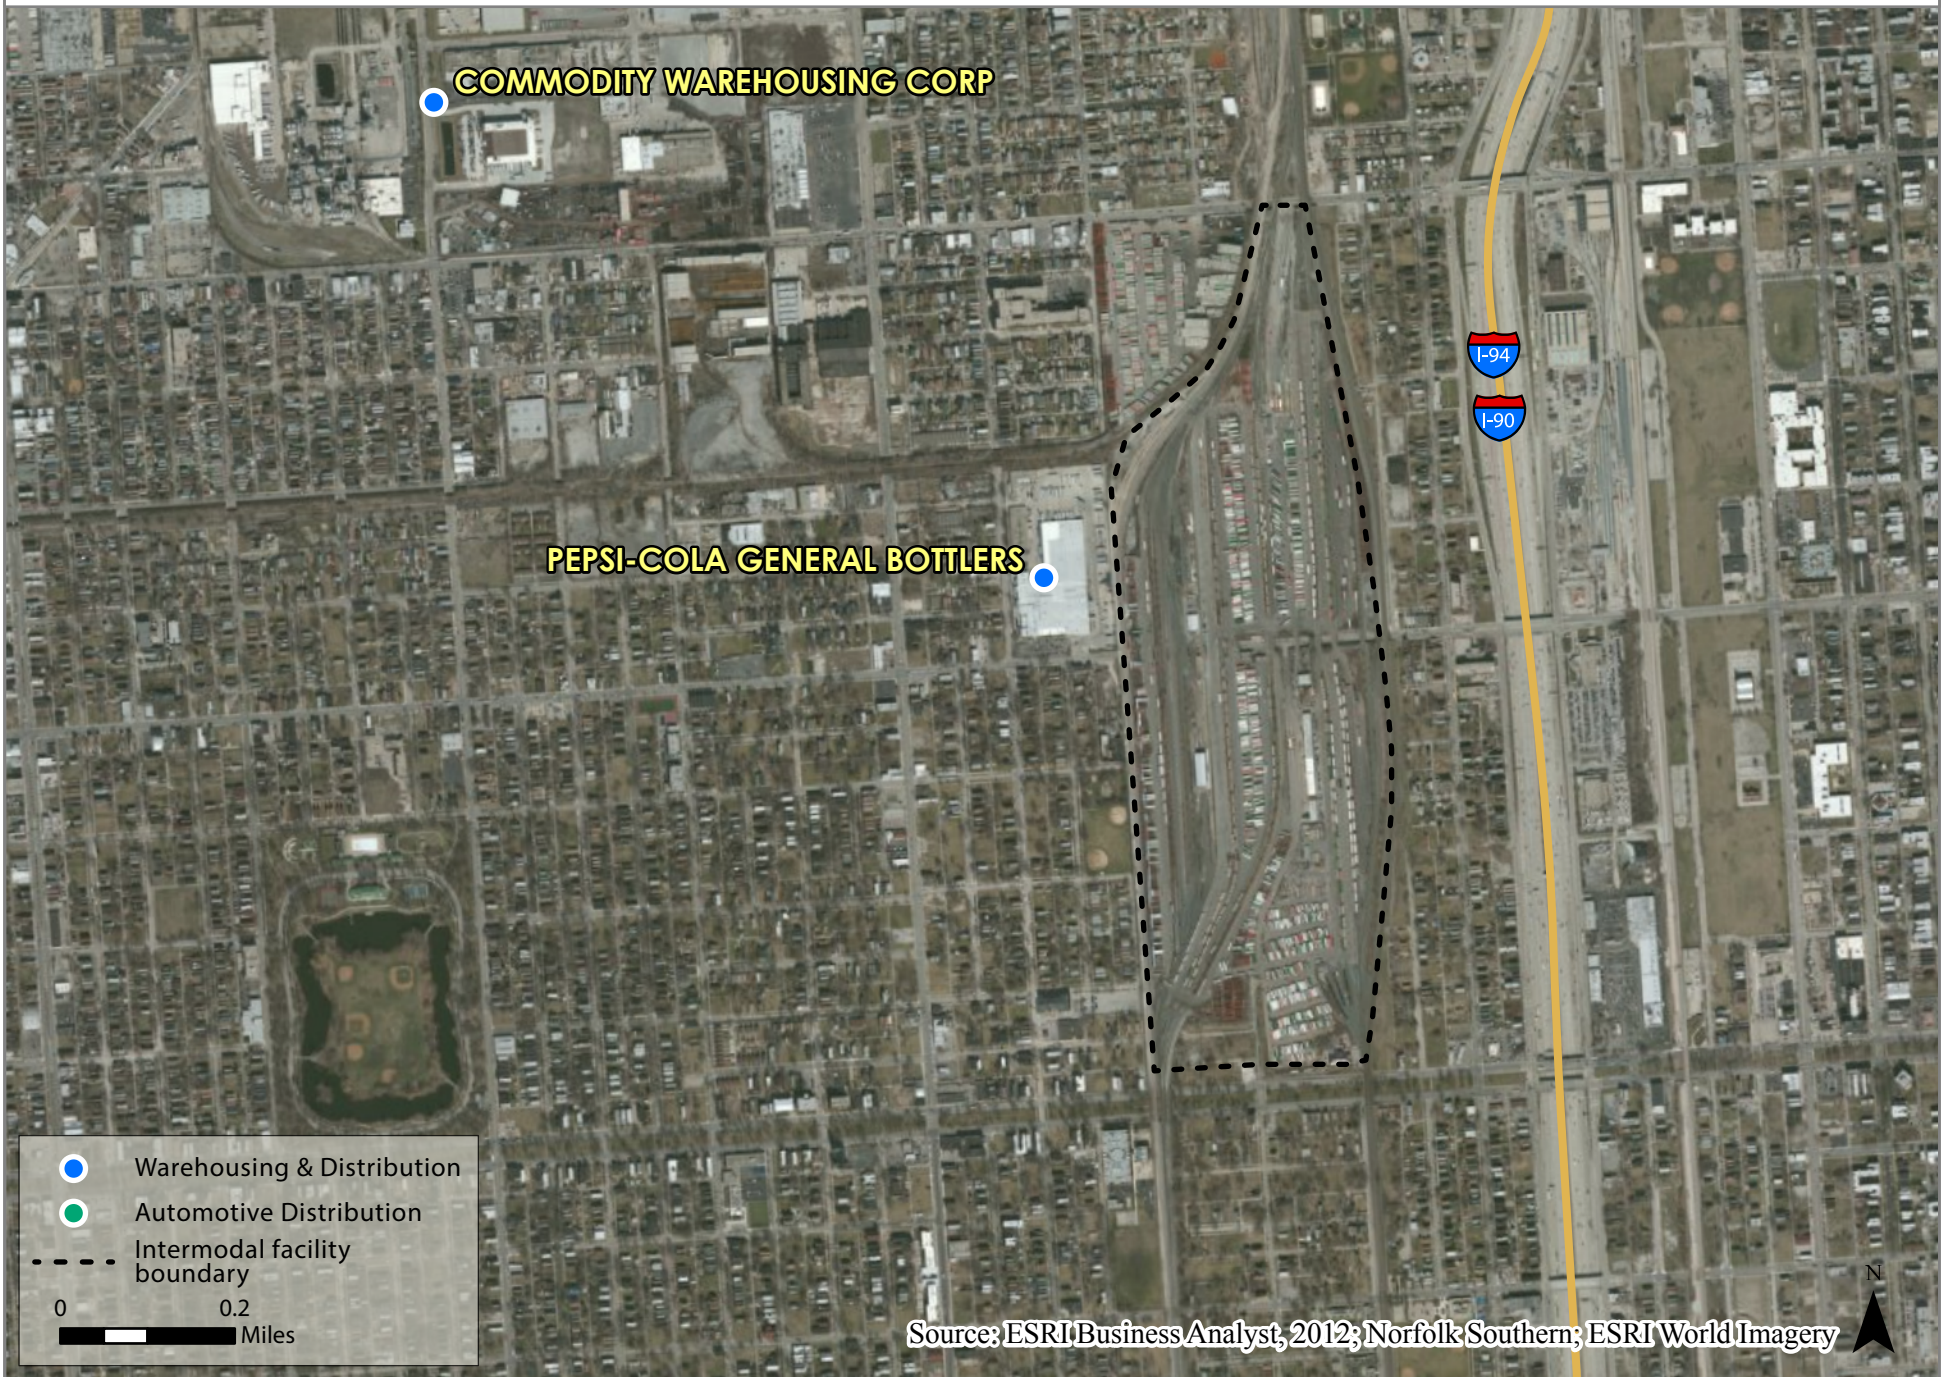

NS Chicago, IL - 47th St Warehousing & Distribution

NATIONAL CENTER FOR
FREIGHT & INFRASTRUCTURE
RESEARCH & EDUCATION

- Warehousing & Distribution
- Automotive Distribution
- - - Intermodal facility boundary

0 0.2
Miles

Source: ESRI Business Analyst, 2012; Norfolk Southern; ESRI World Imagery