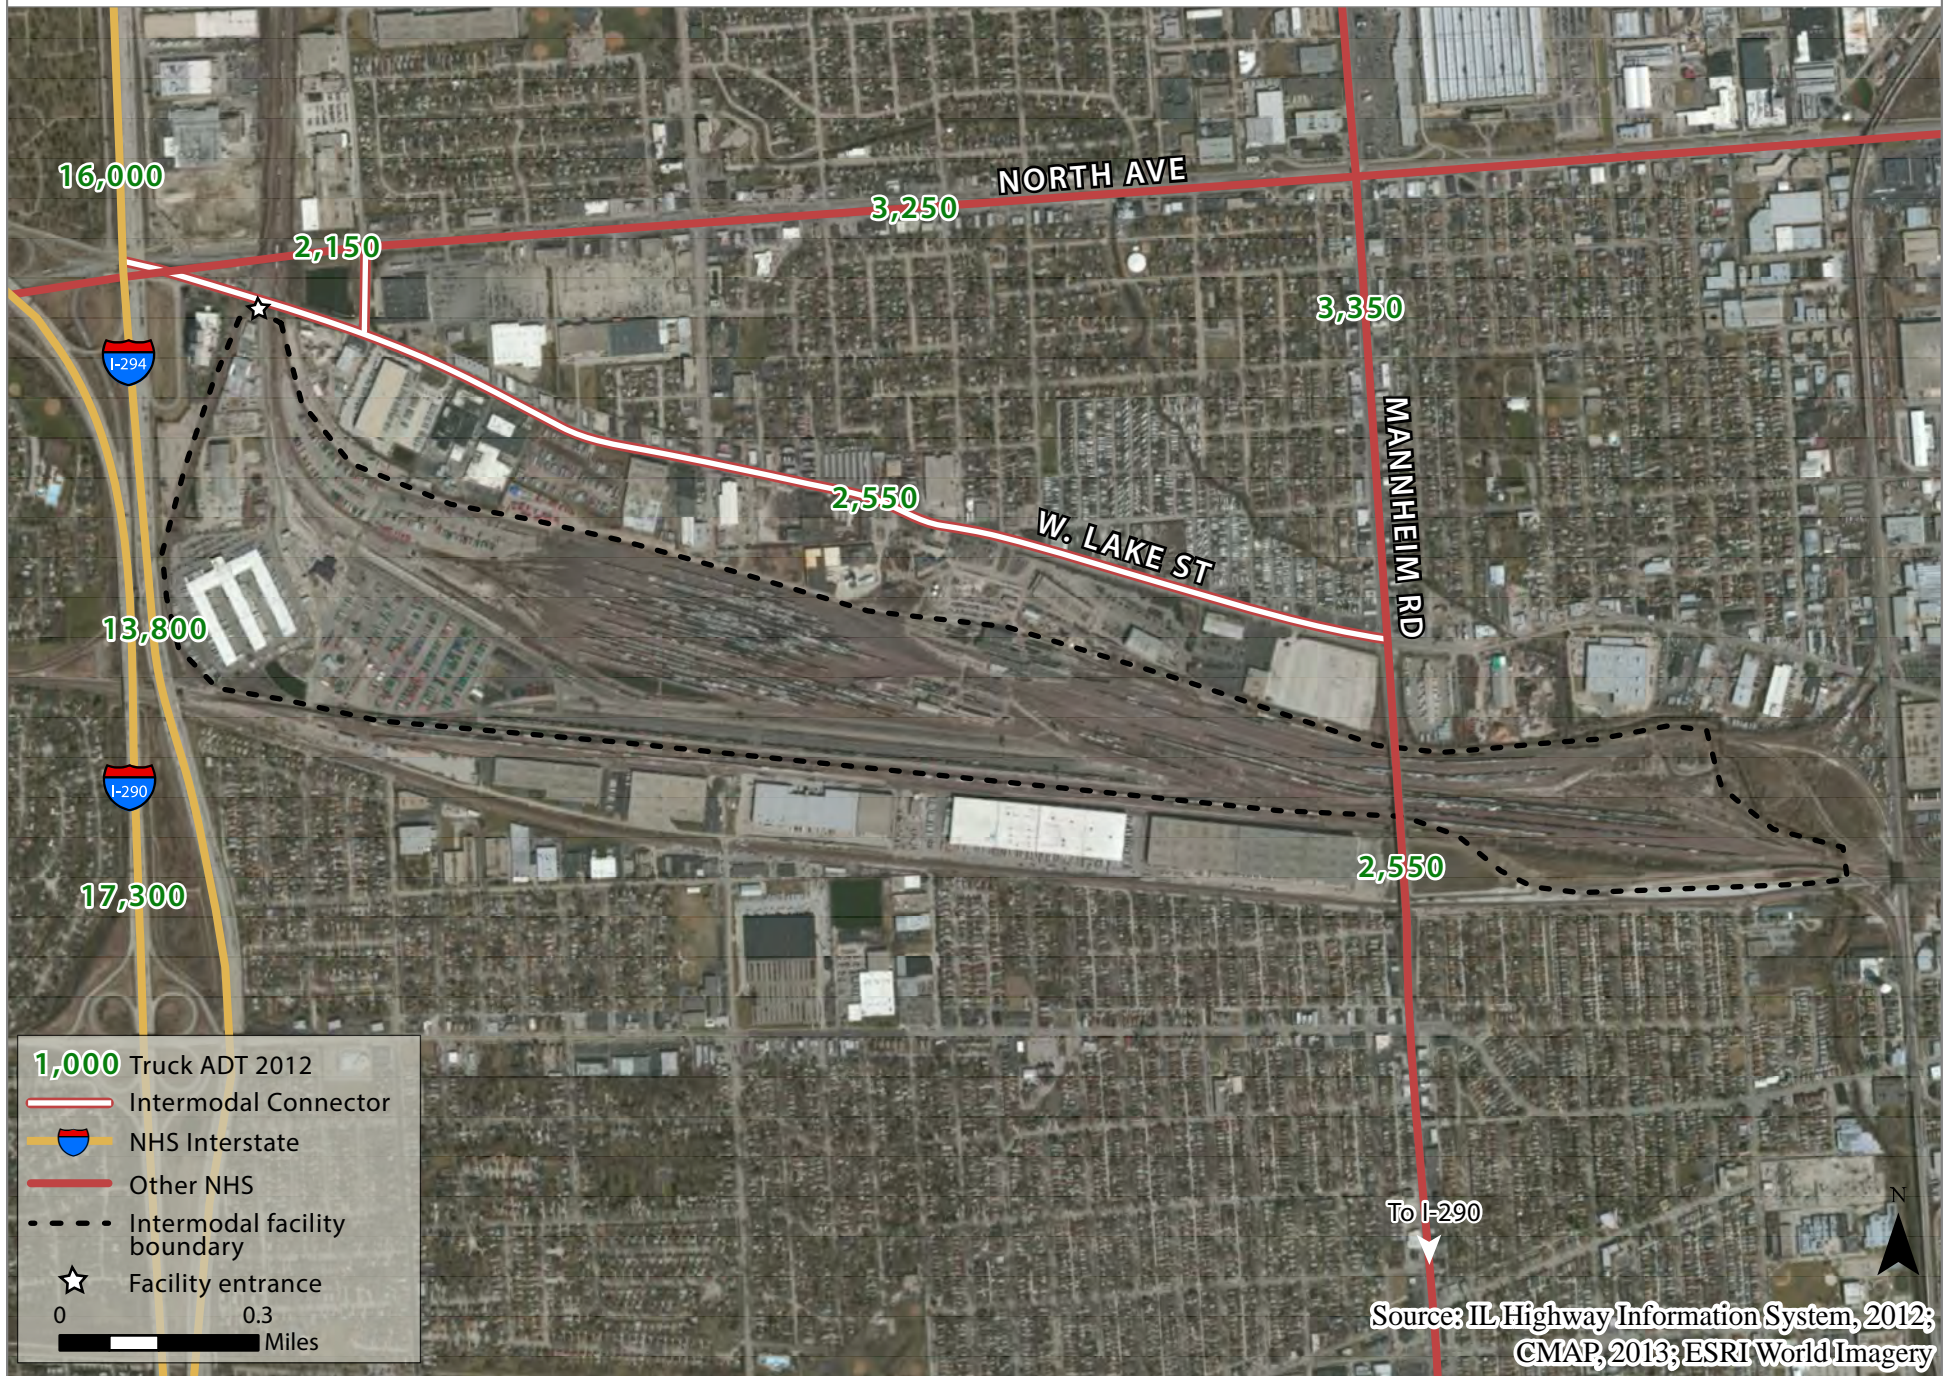

UP Global II - Northlake, IL

16,000

2,150

3,250

3,350

2,550

2,550

13,800

17,300

NORTH AVE

W. LAKE ST

MANNHEIM RD

To I-290