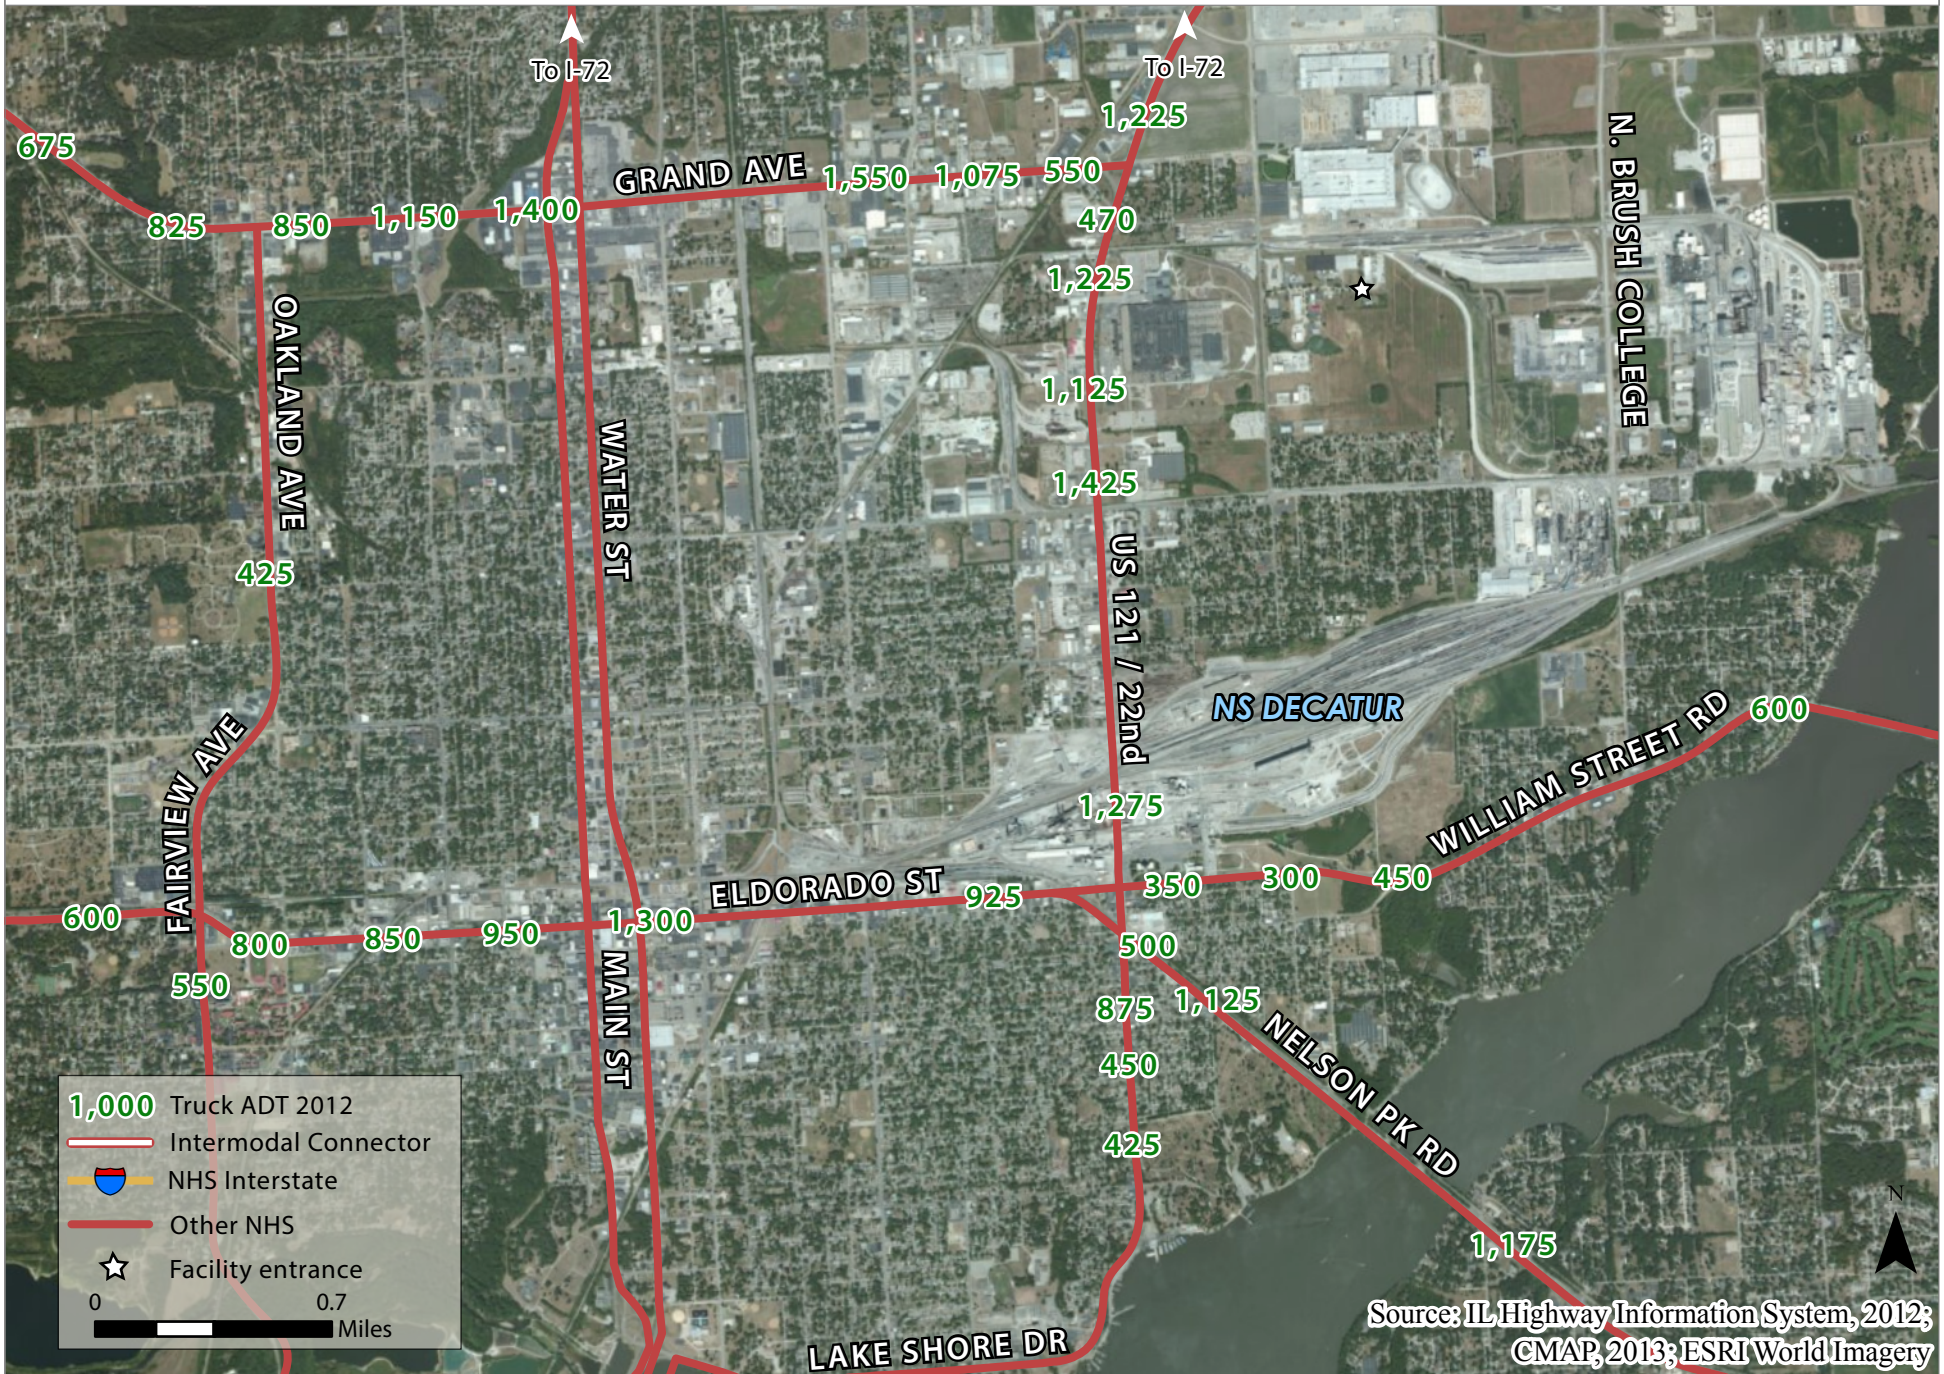

ADM Decatur, IL

1,000 Truck ADT 2012

— Intermodal Connector

— NHS Interstate

— Other NHS

☆ Facility entrance

0 0.7 Miles

Source: IL Highway Information System, 2012;
CMAP, 2013; ESRI World Imagery